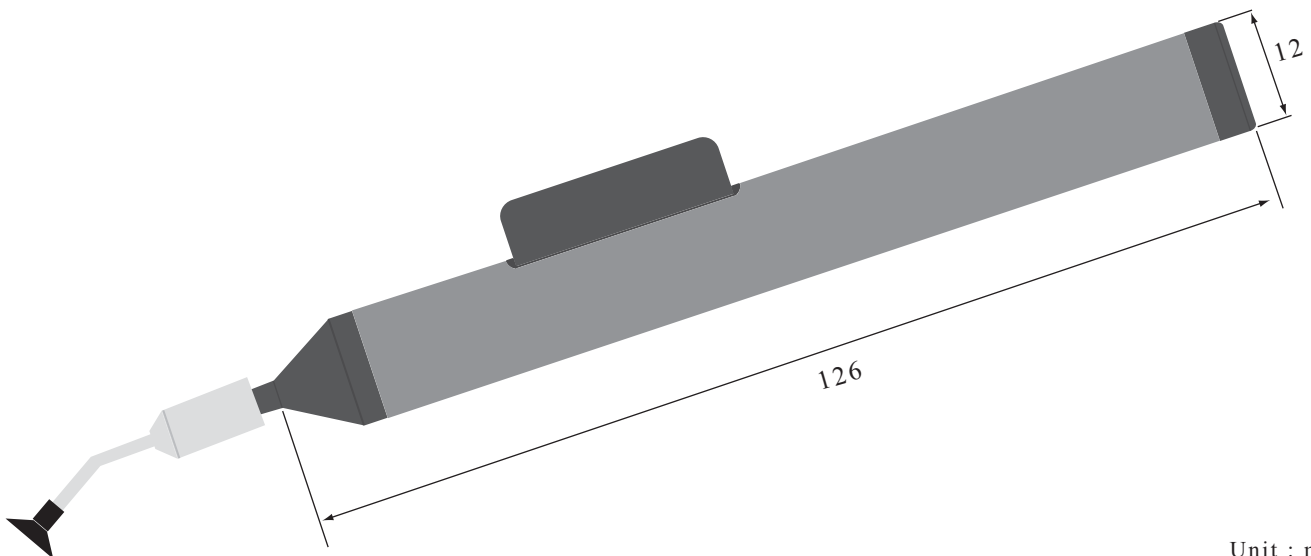

Vacuum Pen MVP-01

**Ideal for placement of Metal Domes
and Surface Mount LEDs**

**Supplied with 3 different size
Vacuum Tips**

**Avoids contamination and handling
of the component**

Unit : mm

MEMCON Limited